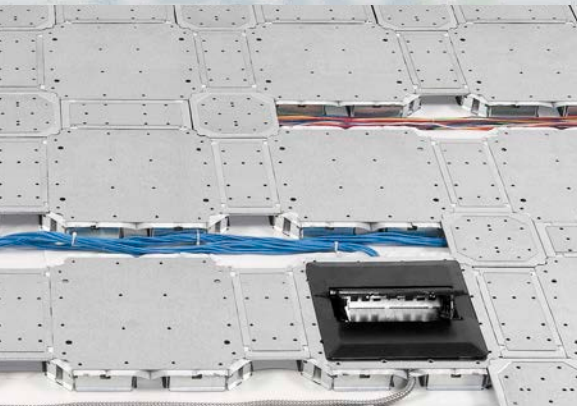

Gridd is an ideal adaptive cabling distribution system for universities, schools and libraries

Gridd's innovative and revolutionary design incorporates:

- **Lowest Profile** - of any raised access floor available (1.6" or 2.75").
- **High Capacity** - Large cable capacity with organized channels for cable runs.
- **All Steel** - High durability and strength. Double 16 gauge zinc galvanized steel.
- **Efficient Installation** - 1000 square feet per installer per day.
- **Simplicity of Use** - No tools required for access to power, voice and data cabling.
- **Immediate ROI** - Instant payback realized during turnover and re-configurations.
- **Sustainable Design** - GreenSpec listed; 100% recyclable, reusable, refundable.
- **Addition by Subtraction** - Eliminate power poles and exposed cabling.
- **Rapid Depreciation** - as equipment.

Gridd brings technology to the learning environment

Gridd enables clear, unobstructed views of the instructor and screen. It eliminates exposed wires, power poles and wall strips in the classrooms and computer lab. Gridd is the optimal wiring solution to service laptop computers, monitors, projectors and displays. Bring power, voice, data and AV to the student, while avoiding the clutter of poles and the tripping hazard cables plugged into the wall!

Gridd is quiet and user-friendly

Gridd has been acoustically engineered to be solid and virtually silent. Gridd is virtually silent - footfall sounds are eliminated by the design of the system. You will not know you are walking on a raised access floor!

Connectivity where you need it...In a fraction of the time!

Our 1.6" ultra shallow PVD floor box (power, voice & data) provides all necessary floor level connections. Outlets for computers and power can be relocated anywhere in the floor...in minutes. Since the Gridd components are connected without glues, screw or fasteners, simply disconnect the base unit containing the floor outlet and move it to your desired location.